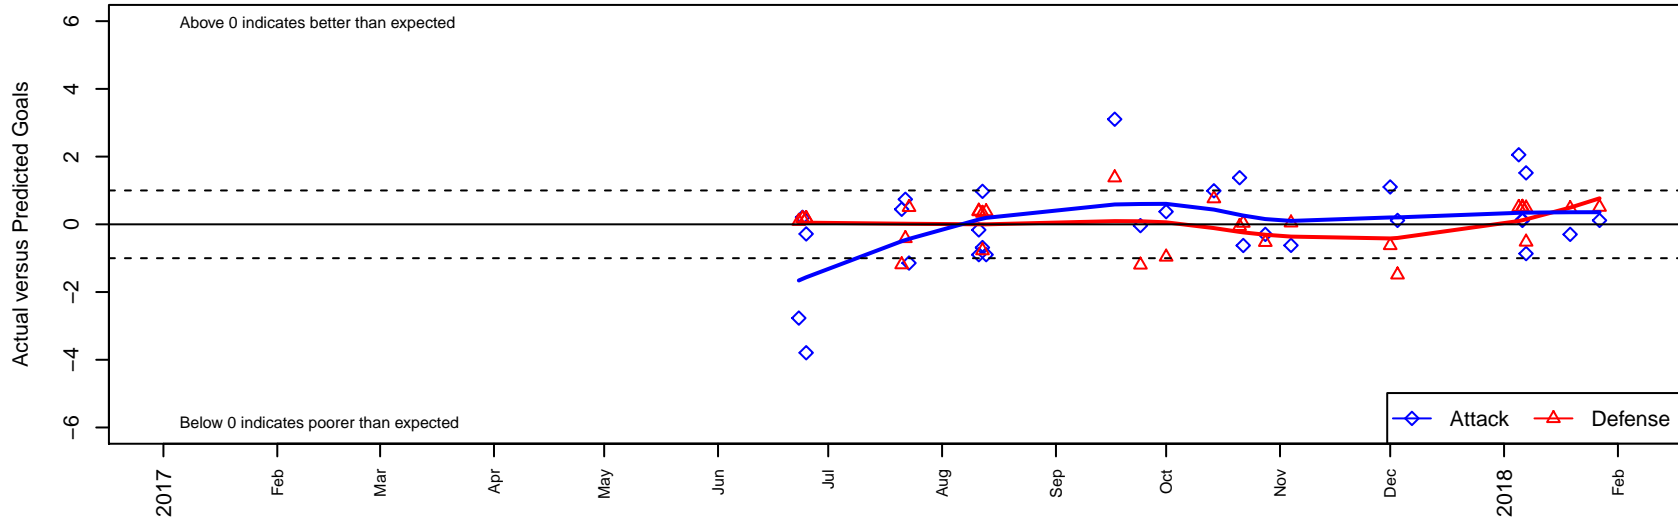

# Crossfire Premier C G05

Crossfire Premier  
 Redmond, WA  
 G05 total strength=1246  
 attack=4.15 defense=5.29  
 fall league = RCL G05 Div 2

alt names used:  
 Crossfire Premier G05 C  
 CROSSFIRE PREMIER G05 C (WA)  
 CROSSFIRE PREMIER G05-C  
 CROSSFIRE PREMIER G05-C (WA)  
 Crossfire G05-C

Venues played:  
 2017 Snohomish United Invit Gold  
 2017 Nike Crossfire Challenge Gold Group U13  
 2017 REDAPT Cup Gold U13  
 2017 RCL G05 Div 2  
 2017 PacNW Winter Classic 2005 Premier 2

**Crossfire Premier C G05**  
 Dots are actual minus expected GF (blue circles) and GA (red triangles).  
 Blue line is smoothed change in attack strength. Red is smoothed change in defense strength.

**attack and defense variance (black dot)  
relative to other teams  
and top 10 in region**

**attack and defense rating  
relative to others at age  
and all opponents in last 13 months**

**Performance relative to 13 month average**