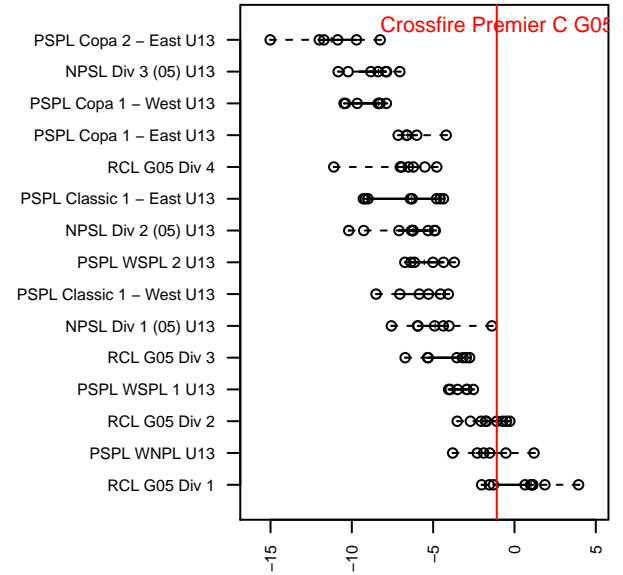

# Crossfire Premier C G05

Crossfire Premier  
 Redmond, WA  
 G05 total strength=1246  
 attack=4.15 defense=5.29  
 fall league = RCL G05 Div 2

alt names used:  
 Crossfire Premier G05 C  
 CROSSFIRE PREMIER G05 C (WA)  
 CROSSFIRE PREMIER G05-C  
 CROSSFIRE PREMIER G05-C (WA)  
 Crossfire G05-C

Venues played:  
 2017 Snohomish United Invit Gold  
 2017 Nike Crossfire Challenge Gold Group U13  
 2017 REDAPT Cup Gold U13  
 2017 RCL G05 Div 2  
 2017 PacNW Winter Classic 2005 Premier 2

**Crossfire Premier C G05**  
 Dots are actual minus expected GF (blue circles) and GA (red triangles).  
 Blue line is smoothed change in attack strength. Red is smoothed change in defense strength.

**attack and defense variance (black dot)  
relative to other teams  
and top 10 in region**

**attack and defense rating  
relative to others at age  
and all opponents in last 13 months**

**Performance relative to 13 month average**